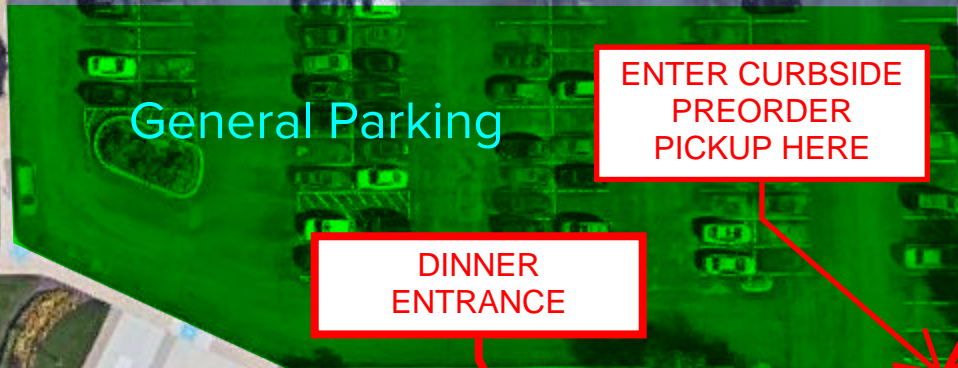

2020 GA
FISH DINNER
PARKING/CURBSIDE
VEHICLE TRAFFIC

CURBSIDE
ORDER
VALIDATION
HERE

DINNER
EXIT

CURBSIDE FOOD
PICKUP HERE

HANDICAP
ENTRANCE

VOLUNTEER SIGN-IN
WILL BE LOCATED IN THE
HOLY FAMILY ROOM
(UPSTAIRS BY FIREPLACE)