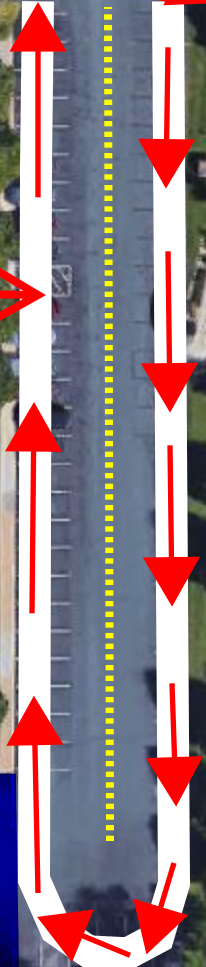

2020 GA
FISH DINNER
PARKING/CURBSIDE
VEHICLE TRAFFIC

CURBSIDE
ORDER
VALIDATION
HERE

DINNER
EXIT

CURBSIDE FOOD
PICKUP HERE

HANDICAP
ENTRANCE

VOLUNTEER SIGN-IN
WILL BE LOCATED IN THE
HOLY FAMILY ROOM
(UPSTAIRS BY FIREPLACE)